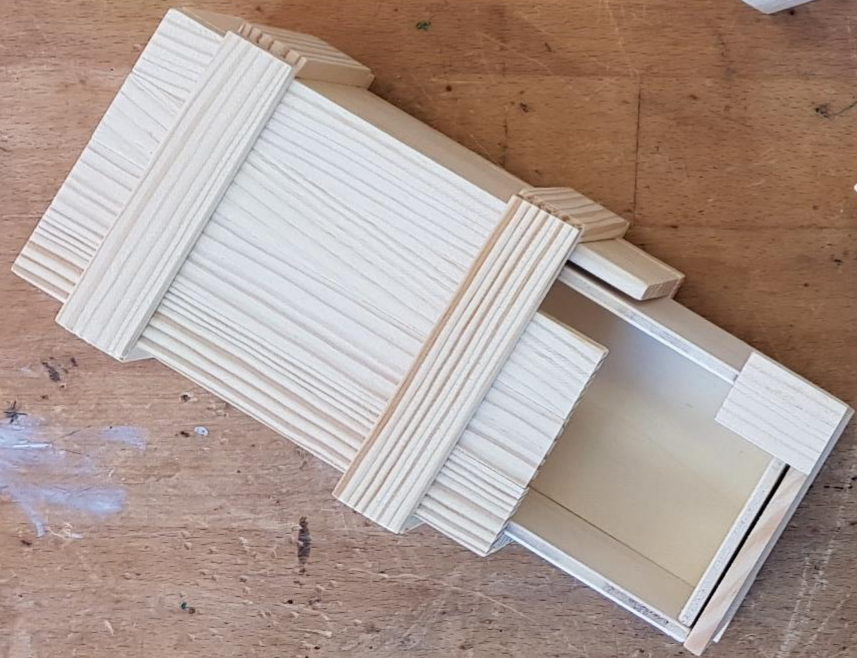

G

A A A A A A A A A A A A

E E

104 076 OPTIC  
076  
Selle  
Date  
10/10

LAESVIG

Pule-  
sa gen  
in  
Raum  
nr

Handwritten labels on the edge of the shelf, including "HINDEL" and "KOPPEL".

SAUGINATOR

# Arbeitslehre - Holz -

---